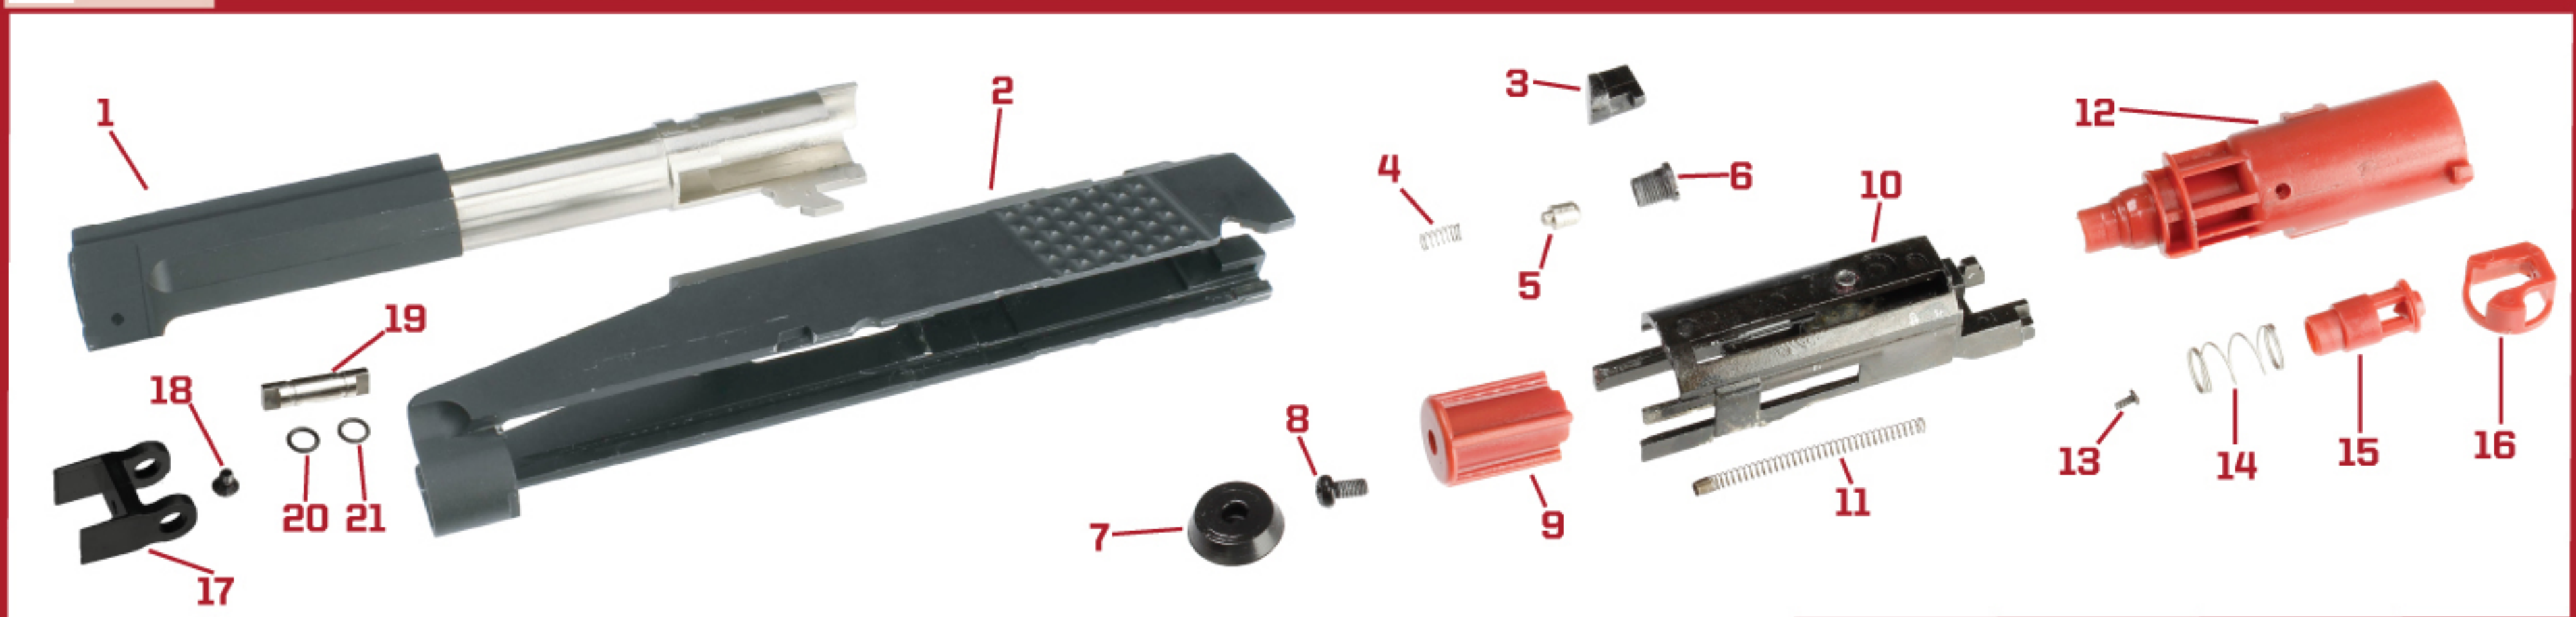

AW CUSTOM™
PERFORMANCE ENGINEERING

HX22 (ALL MODELS)

HX SERIES

Q HXAS COMPLETE HOPUP & RECOIL ROD ASSM.

Q HXAT COMPLETE GRIP ASSEMBLY

Q HXAU FRONT & REAR SIGHT ASSEMBLY

Q HXAR SLIDE, OUTER BARREL, AND NOZZLE ASSEMBLY