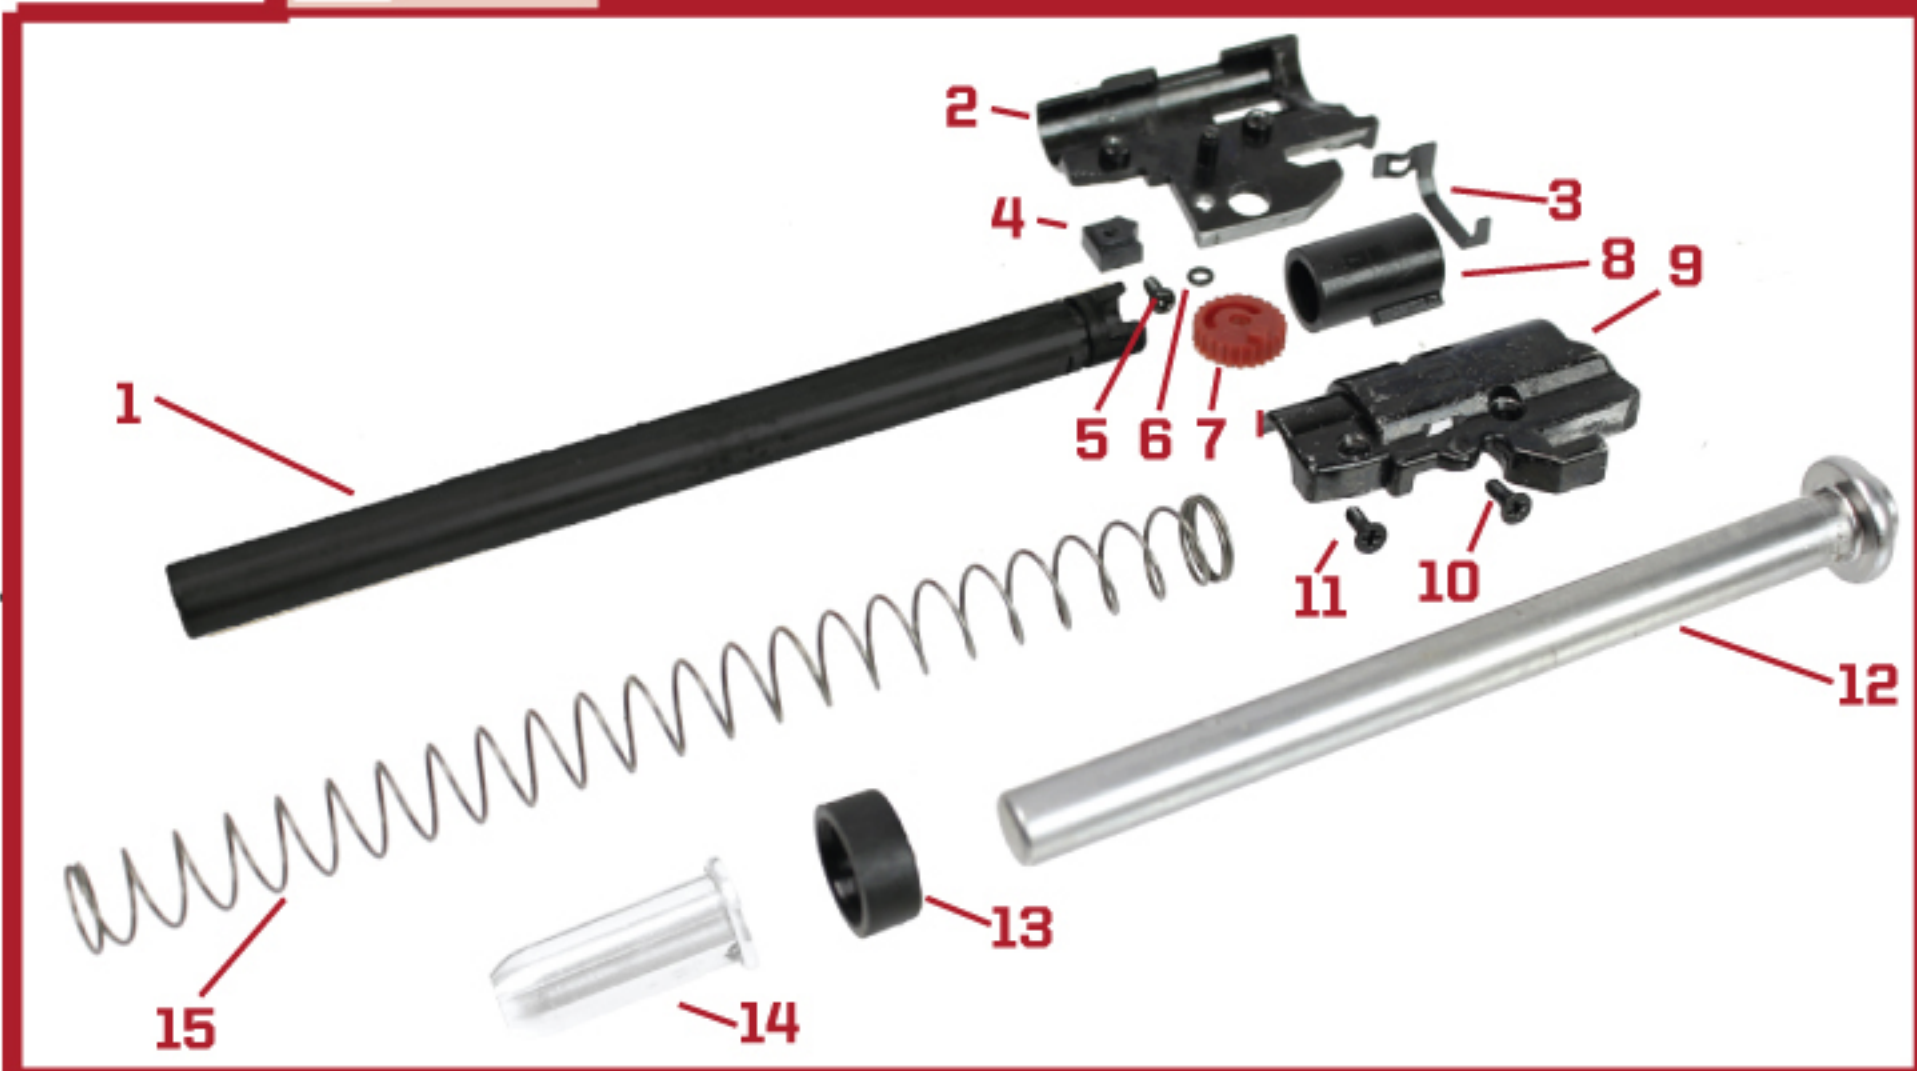

AW CUSTOM™
PERFORMANCE ENGINEERING

HX22 (ALL MODELS)

HX SERIES

Q HXAS COMPLETE HOPUP & RECOIL ROD ASSM.

Q HXAT COMPLETE GRIP ASSEMBLY

Q HXAU FRONT & REAR SIGHT ASSEMBLY

Q HXAR SLIDE, OUTER BARREL, AND NOZZLE ASSEMBLY